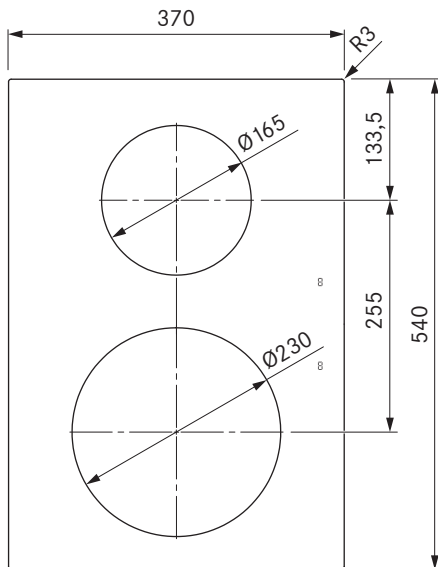

Pro induction cooktop
Pro induction cooktop All Black

Technical data

Supply voltage	220 - 240 V
Frequency	50/60 Hz
Maximum power consumption	3.68 kW
Maximum power rating	3.68 kW
Minimum fuse protection	1 x 16 A
Power supply cable length	1,5 m
Dimensions (width x depth x height)	370 x 540 x 52 mm
Weight (incl. accessories/packaging)	8,0 kg
Surface material	SCHOTT CERAN®
Cooktop power levels	1 - 9, P
Size of front cooking zone	Ø 230 mm
Size of rear cooking zone	Ø 165 mm
Front cooking zone output	2300 W
Rear cooking zone output	1400 W
Front cooking zone power setting output	3680 W
Rear cooking zone power setting output	2200 W