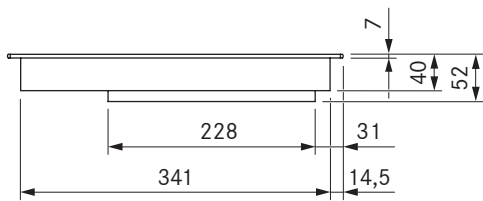

Pro induction cooktop
Pro induction cooktop All Black

Technical data

Supply voltage	220 - 240 V
Frequency	50/60 Hz
Maximum power consumption	3.68 kW
Maximum power rating	3.68 kW
Minimum fuse protection	1 x 16 A
Power supply cable length	1,5 m
Dimensions (width x depth x height)	370 x 540 x 52 mm
Weight (incl. accessories/packaging)	8,0 kg
Surface material	SCHOTT CERAN®
Cooktop power levels	1 - 9, P
Size of front cooking zone	Ø 230 mm
Size of rear cooking zone	Ø 165 mm
Front cooking zone output	2300 W
Rear cooking zone output	1400 W
Front cooking zone power setting output	3680 W
Rear cooking zone power setting output	2200 W