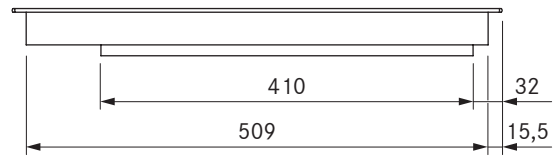

Pro induction cooktop
Pro induction cooktop All Black

Technical data

Supply voltage	220 - 240 V
Frequency	50/60 Hz
Maximum power consumption	3.68 kW
Maximum power rating	3.68 kW
Minimum fuse protection	1 x 16 A
Power supply cable length	1,5 m
Dimensions (width x depth x height)	370 x 540 x 52 mm
Weight (incl. accessories/packaging)	8,0 kg
Surface material	SCHOTT CERAN®
Cooktop power levels	1 - 9, P
Size of front cooking zone	Ø 230 mm
Size of rear cooking zone	Ø 165 mm
Front cooking zone output	2300 W
Rear cooking zone output	1400 W
Front cooking zone power setting output	3680 W
Rear cooking zone power setting output	2200 W

Scope of delivery

- Induction cooktop PKI3 / PKI3AB
- 2 x control knobs
- 2 x connection cables for the control knobs
- Connection cable to the extractor
- operating and installation instructions
- mounting straps
- height adjustment plate set
- power supply cable (1,5m)