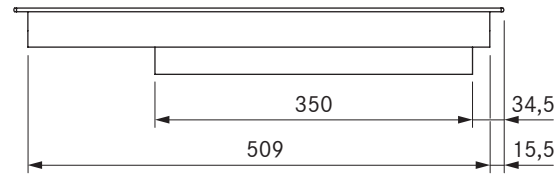

PKCB3 / PKCB3AB

Pro HiLight cooktop 3 ring/roaster

Pro HiLight cooktop 3 ring/roaster All Black

Technical data

Supply voltage	380 - 415 V 2N
Frequency	50/60 Hz
Maximum power consumption	5.1 kW
Maximum power rating	5.1 kW
Minimum fuse protection	2 x 16 A
Power supply cable length	1,5 m
Dimensions (width x depth x height)	370 x 540 x 73 mm
Weight (incl. accessories/packaging)	8.9 kg
Surface material	SCHOTT CERAN®
Cooktop power levels	1 - 9 (switching of 2/3 rings/roaster)
Number of cooking zone circuits front	3
Number of cooking zone circuits rear	2
Size of front cooking zone	Ø 120 / 180 / 235 mm
Size of rear cooking zone	Ø 165 mm / 290 x 165 mm
Front cooking zone output	800 / 1600 / 2500 W
Rear cooking zone output	1500 W / 2600 W

Scope of delivery

- HiLight cooktop, 3-ring/roaster PKCB3 / PKCB3AB
- 2 x control knobs
- 2 x connection cables for the control knobs
- Connection cable to the extractor
- operating and installation instructions
- mounting straps
- height adjustment plate set
- power supply cable (1,5m)