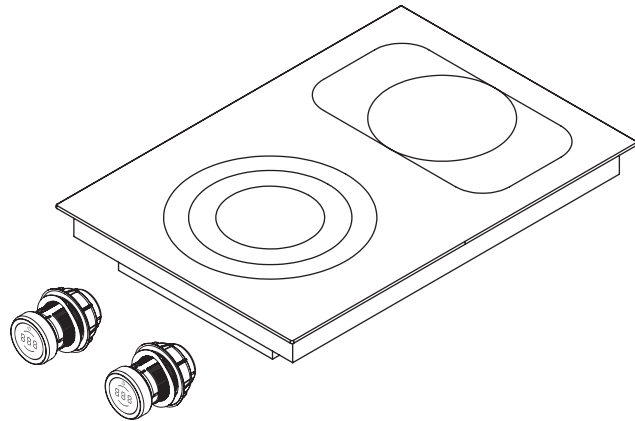

PKCB3 / PKCB3AB

Pro HiLight cooktop 3 ring/roaster

Pro HiLight cooktop 3 ring/roaster All Black

Technical data

Supply voltage	380 - 415 V 2N
Frequency	50/60 Hz
Maximum power consumption	5.1 kW
Maximum power rating	5.1 kW
Minimum fuse protection	2 x 16 A
Power supply cable length	1,5 m
Dimensions (width x depth x height)	370 x 540 x 73 mm
Weight (incl. accessories/packaging)	8.9 kg
Surface material	SCHOTT CERAN®
Cooktop power levels	1 - 9 (switching of 2/3 rings/roaster)
Number of cooking zone circuits front	3
Number of cooking zone circuits rear	2
Size of front cooking zone	Ø 120 / 180 / 235 mm
Size of rear cooking zone	Ø 165 mm / 290 x 165 mm
Front cooking zone output	800 / 1600 / 2500 W
Rear cooking zone output	1500 W / 2600 W

Product description

- Intuitive control knob
- Variable heat retention function
- Roaster switching
- 3-ring switching
- Childproofing feature
- Cooking zone timers
- Timer
- Pause function
- automatic heat up function
- Demo mode

Scope of delivery

- HiLight cooktop, 3-ring/roaster PKCB3 / PKCB3AB
- 2 x control knobs
- 2 x connection cables for the control knobs
- Connection cable to the extractor
- operating and installation instructions
- mounting straps
- height adjustment plate set
- power supply cable (1,5m)