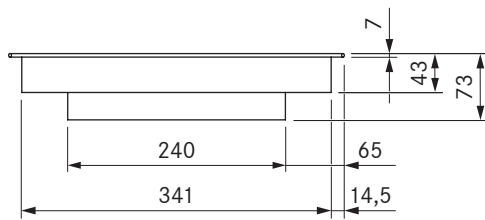

PKCB3 / PKCB3AB

Pro HiLight cooktop 3 ring/roaster

Pro HiLight cooktop 3 ring/roaster All Black

Technical data

Supply voltage	380 - 415 V 2N
Frequency	50/60 Hz
Maximum power consumption	5.1 kW
Maximum power rating	5.1 kW
Minimum fuse protection	2 x 16 A
Power supply cable length	1,5 m
Dimensions (width x depth x height)	370 x 540 x 73 mm
Weight (incl. accessories/packaging)	8.9 kg
Surface material	SCHOTT CERAN®
Cooktop power levels	1 - 9 (switching of 2/3 rings/roaster)
Number of cooking zone circuits front	3
Number of cooking zone circuits rear	2
Size of front cooking zone	Ø 120 / 180 / 235 mm
Size of rear cooking zone	Ø 165 mm / 290 x 165 mm
Front cooking zone output	800 / 1600 / 2500 W
Rear cooking zone output	1500 W / 2600 W