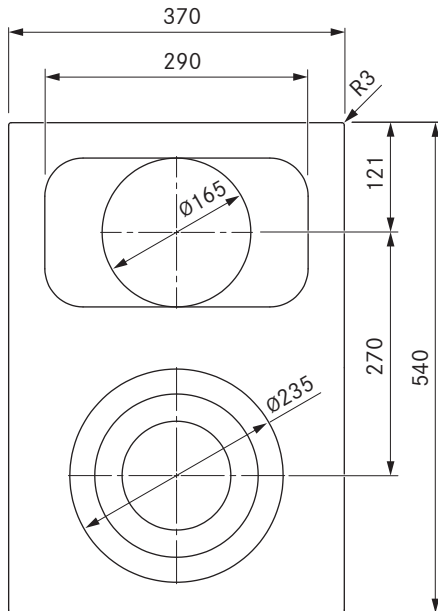

PKCB3 / PKCB3AB

Pro HiLight cooktop 3 ring/roaster

Pro HiLight cooktop 3 ring/roaster All Black

Technical data

Supply voltage	380 - 415 V 2N
Frequency	50/60 Hz
Maximum power consumption	5.1 kW
Maximum power rating	5.1 kW
Minimum fuse protection	2 x 16 A
Power supply cable length	1,5 m
Dimensions (width x depth x height)	370 x 540 x 73 mm
Weight (incl. accessories/packaging)	8.9 kg
Surface material	SCHOTT CERAN®
Cooktop power levels	1 - 9 (switching of 2/3 rings/roaster)
Number of cooking zone circuits front	3
Number of cooking zone circuits rear	2
Size of front cooking zone	Ø 120 / 180 / 235 mm
Size of rear cooking zone	Ø 165 mm / 290 x 165 mm
Front cooking zone output	800 / 1600 / 2500 W
Rear cooking zone output	1500 W / 2600 W

Scope of delivery

- HiLight cooktop, 3-ring/roaster PKCB3 / PKCB3AB
- 2 x control knobs
- 2 x connection cables for the control knobs
- Connection cable to the extractor
- operating and installation instructions
- mounting straps
- height adjustment plate set
- power supply cable (1,5m)