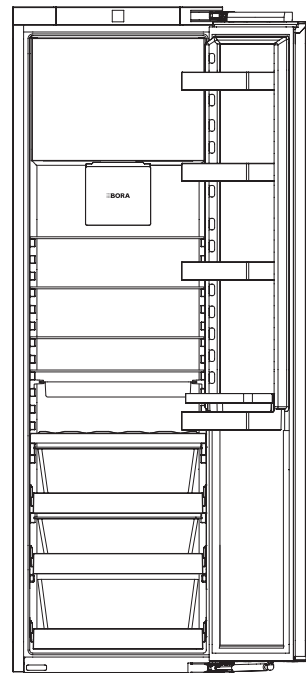

Cool set Better for the refrigerator with 4-star freezer compartment

Technical data

Maximum power rating	1,2 A
Supply voltage	220 - 240 V
Frequency	50/60 Hz
Number of controllable cooling circuits	1
Adjustable temperature range of refrigeration compartment	+3 °C to +9 °C
Number of BORA Fresh zero trays	3
Door hinge side	right changeable
Installation method	Built-in device
Weight	67 kg
Weight (incl. accessories/packaging)	72,5 kg
Maximum filter service life	1 year
Freezing capacity in 24 h acc. to GS	2 kg / 24 h
Power supply cable type	country-specific
Max. door front weight for refrigeration compartment/freezer compartment	26 kg
Door opening angle	115°
Number of refrigeration compartment shelves	8
Defrost procedure	automatic
Storage time in the event of a fault acc. to GS	14 h
Total volume	276 l
Refrigeration compartment volume	250 l
of which, BORA Fresh zero	98,4 l
Freezer compartment volume	27,1 l
Airborne sound emissions	34 dB(A)
Energy efficiency class	D
Guaranteed deployment period for software updates (from date of product phase-out)	2 years

Product description

- BORA Fresh zero
- 4-star freezer compartment incl. Smart Frost
- Fresh air - odour filter, convection cooling
- Premium design
- Easy to use
- Broad range of functions and outstanding flexibility
- Features packages and accessories individually selectable
- Simple cleaning
- BORA Connect - connectivity integrated

Operation

- Set temperature for refrigerator compartment (3 °C to 9 °C)
- BORA Connect
- Cleaning
- Power Cool
- Party
- Eco
- Holiday
- Lock

Features / Functions

- 4x height-adjustable glass plates
- 3x height-adjustable tinned foods storage shelf incl. silicone mat
- 3x removable BORA Fresh zero drawers incl. pull-out shelves and 2x humidity regulating cover
- 1x multi-tray incl. holding bars
- 1x parting layer incl. multi-pad
- 1x odour filter
- 1x ventilator cover
- Refrigerator section dry back panel
- Steamed drawers