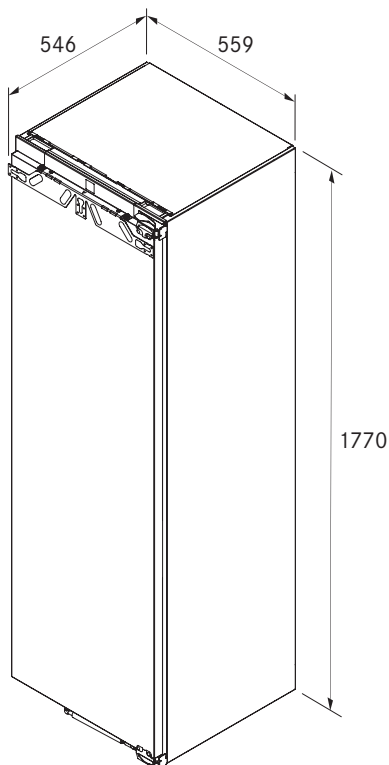

Cool set Better for the refrigerator with 4-star freezer compartment

Technical data

Maximum power rating	1,2 A
Supply voltage	220 - 240 V
Frequency	50/60 Hz
Number of controllable cooling circuits	1
Adjustable temperature range of refrigeration compartment	+3 °C to +9 °C
Number of BORA Fresh zero trays	3
Door hinge side	right changeable
Installation method	Built-in device
Weight	67 kg
Weight (incl. accessories/packaging)	72,5 kg
Maximum filter service life	1 year
Freezing capacity in 24 h acc. to GS	2 kg / 24 h
Power supply cable type	country-specific
Max. door front weight for refrigeration compartment/freezer compartment	26 kg
Door opening angle	115°
Number of refrigeration compartment shelves	8
Defrost procedure	automatic
Storage time in the event of a fault acc. to GS	14 h
Total volume	276 l
Refrigeration compartment volume	250 l
of which, BORA Fresh zero	98,4 l
Freezer compartment volume	27,1 l
Airborne sound emissions	34 dB(A)
Energy efficiency class	D
Guaranteed deployment period for software updates (from date of product phase-out)	2 years

Operation

- Set temperature for refrigerator compartment (3 °C to 9 °C)
- BORA Connect
- Cleaning
- Power Cool
- Party
- Eco
- Holiday
- Lock

Features / Functions

- 4x height-adjustable glass plates
- 3x height-adjustable tinned foods storage shelf incl. silicone mat
- 3x removable BORA Fresh zero drawers incl. pull-out shelves and 2x humidity regulating cover
- 1x multi-tray incl. holding bars
- 1x parting layer incl. multi-pad
- 1x odour filter
- 1x ventilator cover
- Refrigerator section dry back panel
- Steamed drawers