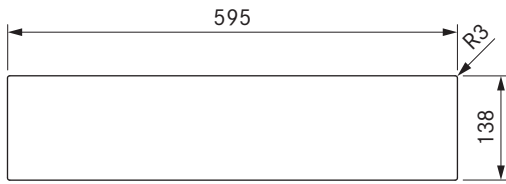

MSF140

Multi drawer glass front 140mm

Technical data

Dimensions (width x height x depth)	595 x 138 x 4 mm
Weight	1,8 kg
Weight (incl. accessories/packaging)	2,1 kg
Material property	Safety glass according to EN 12150-1

- multi drawer glass front 140mm MSF140
- 10 x fixing screws
- installation instructions

MSF290

Multi drawer glass front 290mm

Technical data

Dimensions (width x height x depth)	595 x 288 x 4 mm
Weight	3,2 kg
Weight (incl. accessories/packaging)	3,6 kg
Material property	Safety glass according to EN 12150-1

- multi drawer glass front 290mm MSF290
- 10 x fixing screws
- installation instructions