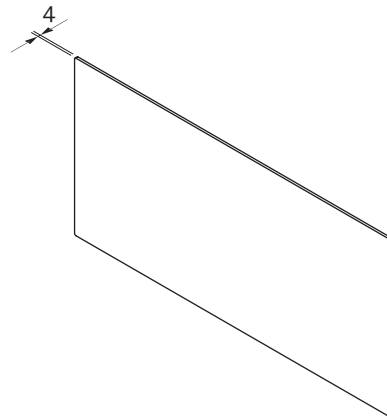

MSF140

Multi drawer glass front 140mm

Technical data

Dimensions (width x height x depth)	595 x 138 x 4 mm
Weight	1,8 kg
Weight (incl. accessories/packaging)	2,1 kg
Material property	Safety glass according to EN 12150-1

Product description

- Minimalist design: Flush-integrated surface, Handleless, All Black and consistent to BORA X BO
- Best materials - Processing at premium level
- matching accessories

Scope of delivery

- multi drawer glass front 140mm MSF140
- 10 x fixing screws
- installation instructions

MSF290

Multi drawer glass front 290mm

Technical data

Dimensions (width x height x depth)	595 x 288 x 4 mm
Weight	3,2 kg
Weight (incl. accessories/packaging)	3,6 kg
Material property	Safety glass according to EN 12150-1

- multi drawer glass front 290mm MSF290
- 10 x fixing screws
- installation instructions