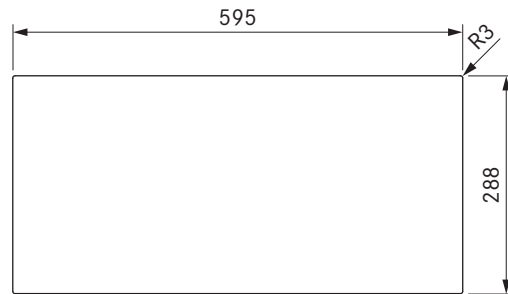

MSF140

Multi drawer glass front 140mm

Technical data

Dimensions (width x height x depth)	595 x 138 x 4 mm
Weight	1,8 kg
Weight (incl. accessories/packaging)	2,1 kg
Material property	Safety glass according to EN 12150-1

- multi drawer glass front 140mm MSF140
- 10 x fixing screws
- installation instructions

MSF290

Multi drawer glass front 290mm

Technical data

Dimensions (width x height x depth)	595 x 288 x 4 mm
Weight	3,2 kg
Weight (incl. accessories/packaging)	3,6 kg
Material property	Safety glass according to EN 12150-1